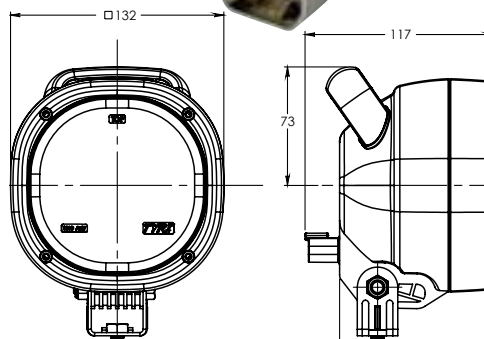

H3 Halogen Bulbs

- 12V – 25W, 35W, 55W, 55W LL
- 14.5V – 50W
- 24V – 35 W, 65W HD, 70W
- 36V – 55W
- 48V – 55W

Lens

- Trapezoid
- Flood
- High beam
- Low beam
- Colored lens options (see page 19)

Housing

- Nylon 6
- Undampened or vibration dampened

Mounting Options (see page 13)

- Bracket heights: 25mm, 30mm, 40mm
- Mounting bolts: M8, M10 or M12
- Standing, hanging, side
- All hardware has corrosion resistant coating

Connectors (see page 13)

- Compression seal w/pigtail harness
- Built-in Deutsch connector (DT04-2P)
- Spade (1/4 inch – 6.35mm)

IP Rating • 69K

Part Number	Description
HD-158-1	12V 55W Flood
HD-159-1	24V 70W Flood